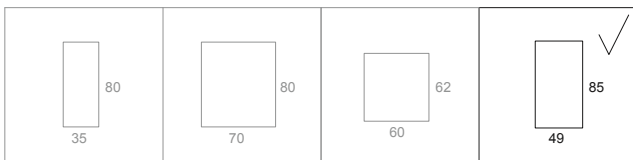

DIRECT CODE	(mm)	W	Lm from 3000K/4000K
SDS130	595x49x85	9	1340/1420
SDS250	595x49x85	13	1860/1960
SDS195	850x49x85	13	2010/2130
SDS375	850x49x85	19	2790/2940
SDS260	1135x49x85	17	2680/2840
SDS500	1135x49x85	25	3720/3920
SDS325	1415x49x85	21	3350/3550
SDS625	1415x49x85	31	4650/4900
SDS2x195	1700x49x85	26	4020/4260
SDS2x375	1700x49x85	37	5580/5880
SDS2x230	1980x49x85	29	4690/4970
SDS2x440	1980x49x85	43	6510/6860
SDS2x260	2265x49x85	33	5360/5680
SDS2x500	2265x49x85	49	7440/7840
SDS2x325	2825x49x85	41	6700/7100
SDS2x625	2825x49x85	61	9300/9800

DIRECT/INDIRECT CODE	(mm)	W	Lm from 3000K/4000K
SDS130/DI	595x49x85	17	2680/2840
SDS250/DI	595x49x85	25	3720/3920
SDS195/DI	850x49x85	25	4020/4260
SDS375/DI	850x49x85	37	5580/5880
SDS260/DI	1135x49x85	33	5360/5680
SDS500/DI	1135x49x85	49	7440/7840
SDS325/DI	1415x49x85	41	6700/7100
SDS625/DI	1415x49x85	61	9300/9800
SDS2x195/DI	1700x49x85	52	8040/8520
SDS2x375/DI	1700x49x85	74	11160/11760
SDS2x230/DI	1980x49x85	58	9380/9940
SDS2x440/DI	1980x49x85	86	13020/13720
SDS2x260/DI	2265x49x85	66	10720/11360
SDS2x500/DI	2265x49x85	98	14880/15680
SDS2x325/DI	2825x49x85	83	13400/14200
SDS2x625/DI	2825x49x85	123	18600/19600

Delivered incl. 2 m self-locking suspensions