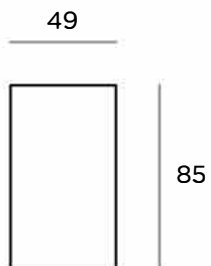

ARCHILIGHT