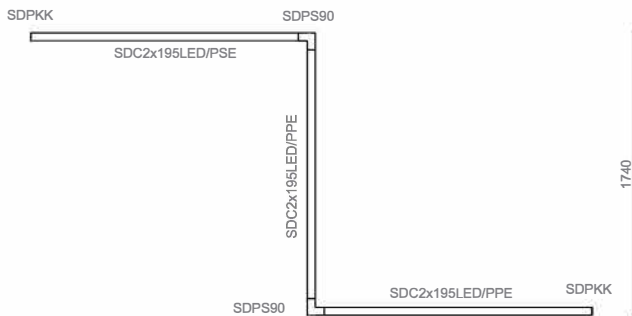

MATERIAL

The body of the luminaire is extruded aluminium, eloxed or powder coated finish

LIGHT SOURCE

LED Tridonic or TCI, min. 125Lm/W, 3000K or 4000K

DIFFUSER

PMMA OPAL
PRISMATIC

LIGHT DISTRIBUTION

Direct symmetrical

3. SUSPENDED / CEILING / WALL

4. SUSPENDED / CEILING

□ DUAL SUSPENDED, CEILING, WALL

CODE DIRECT SUSPENDED	CODE DIRECT CEILING	CODE DIRECT WALL	L (mm)	W	Lm from 3000K/4000K
SDS130PSE	SDC130PSE	SDW130PSE	595xS49x85	8	1340/1420
SDS250PSE	SDC250PSE	SDW250PSE	595xS49x85	12	1860/1960
SDS195PSE	SDC195PSE	SDW195PSE	850xS49x85	12	2010/2130
SDS375PSE	SDC375PSE	SDW375PSE	850xS49x85	18	2790/2940
SDS260PSE	SDC260PSE	SDW260PSE	1135xS49x85	16	2680/2840
SDS500PSE	SDC500PSE	SDW500PSE	1135xS49x85	24	3720/3920
SDS325PSE	SDC325PSE	SDW325PSE	1415xS49x85	21	3350/3550
SDS625PSE	SDC625PSE	SDW625PSE	1415xS49x85	31	4650/4900
SDS2x195PSE	SDC2x195PSE	SDW2x195PSE	1700xS49x85	26	4020/4260
SDS2x375PSE	SDC2x375PSE	SDW2x375PSE	1700xS49x85	37	5580/5880
SDS2x230PSE	SDC2x230PSE	SDW2x230PSE	1980xS49x85	29	4690/4970
SDS2x440PSE	SDC2x440PSE	SDW2x440PSE	1980xS49x85	43	6510/6860
SDS2x260PSE	SDC2x260PSE	SDW2x260PSE	2265xS49x85	33	5360/5680
SDS2x500PSE	SDC2x500PSE	SDW2x500PSE	2265xS49x85	49	7440/7840
SDS2x325PSE	SDC2x325PSE	SDW2x325PSE	2825xS49x85	41	6700/7100
SDS2x625PSE	SDC2x625PSE	SDW2x625PSE	2825xS49x85	61	9300/9800

LENGTH of modules for assembly when delivered with SDPS90

- 55 mm (for 1 pc SCSP9090) /L1
- 85 mm (for 1 pc SCSP9090) /L2
- 140 mm (for 2 pcs SCSP9090) /L3

COLOR TEMPERATURE

3000K /3K
4000K /4K

OPTIC

PMMA OPAL /--
PRISMATIC /P