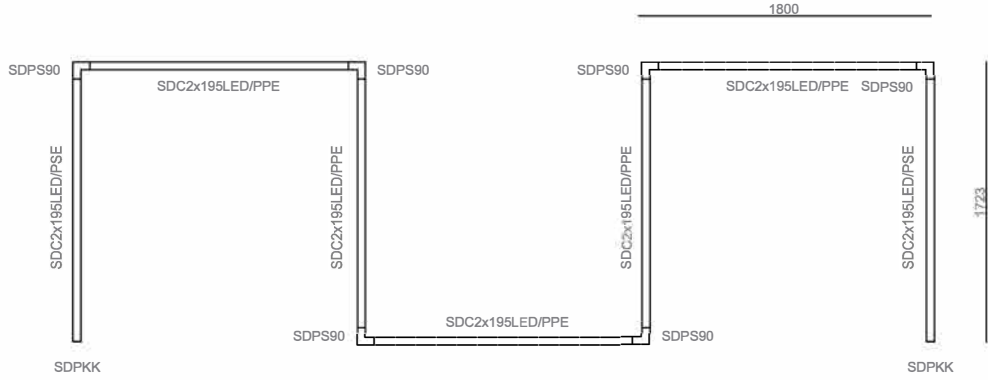

EXAMPLES OF ASSEMBLY DUAL SYSTEM

1. SUSPENDED / CEILING