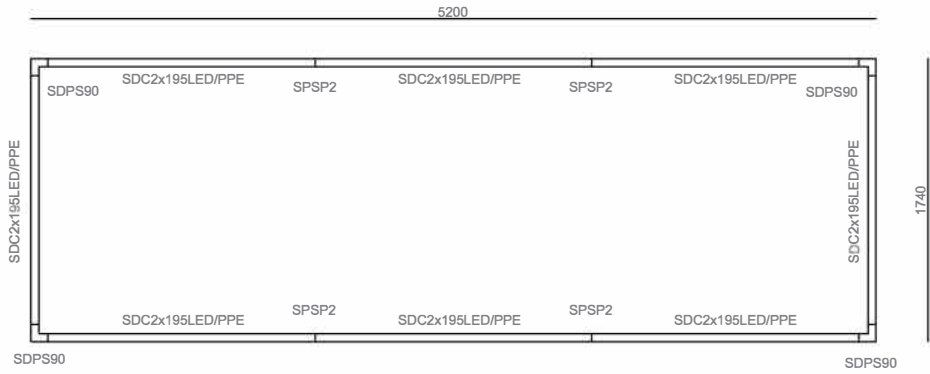

3. SUSPENDED / CEILING / WALL

4. SUSPENDED / CEILING

□ DUAL SUSPENDED, CEILING, WALL

CODE DIRECT SUSPENDED	CODE DIRECT CEILING	CODE DIRECT WALL	L (mm)	W	Lm from 3000K/4000K
SDS130PSE	SDC130PSE	SDW130PSE	595xS49x85	8	1340/1420
SDS250PSE	SDC250PSE	SDW250PSE	595xS49x85	12	1860/1960
SDS195PSE	SDC195PSE	SDW195PSE	850xS49x85	12	2010/2130
SDS375PSE	SDC375PSE	SDW375PSE	850xS49x85	18	2790/2940
SDS260PSE	SDC260PSE	SDW260PSE	1135xS49x85	16	2680/2840
SDS500PSE	SDC500PSE	SDW500PSE	1135xS49x85	24	3720/3920
SDS325PSE	SDC325PSE	SDW325PSE	1415xS49x85	21	3350/3550
SDS625PSE	SDC625PSE	SDW625PSE	1415xS49x85	31	4650/4900
SDS2x195PSE	SDC2x195PSE	SDW2x195PSE	1700xS49x85	26	4020/4260
SDS2x375PSE	SDC2x375PSE	SDW2x375PSE	1700xS49x85	37	5580/5880
SDS2x230PSE	SDC2x230PSE	SDW2x230PSE	1980xS49x85	29	4690/4970
SDS2x440PSE	SDC2x440PSE	SDW2x440PSE	1980xS49x85	43	6510/6860
SDS2x260PSE	SDC2x260PSE	SDW2x260PSE	2265xS49x85	33	5360/5680
SDS2x500PSE	SDC2x500PSE	SDW2x500PSE	2265xS49x85	49	7440/7840
SDS2x325PSE	SDC2x325PSE	SDW2x325PSE	2825xS49x85	41	6700/7100
SDS2x625PSE	SDC2x625PSE	SDW2x625PSE	2825xS49x85	61	9300/9800

LENGTH of modules for assembly when delivered with SDPS90

- 55 mm (for 1 pc SCSP9090) /L1
- 85 mm (for 1 pc SCSP9090) /L2
- 140 mm (for 2 pcs SCSP9090) /L3

COLOR TEMPERATURE

3000K /3K
4000K /4K

OPTIC

PMMA OPAL /--
PRISMATIC /P