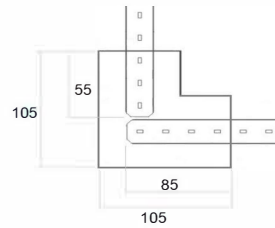

3. SUSPENDED / CEILING / WALL

4. SUSPENDED / CEILING

□ DUAL SUSPENDED, CEILING, WALL

CODE DIRECT SUSPENDED	CODE DIRECT CEILING	CODE DIRECT WALL	L (mm)	W	Lm from 3000K/4000K
SDS130PSE	SDC130PSE	SDW130PSE	595xS49x85	8	1340/1420
SDS250PSE	SDC250PSE	SDW250PSE	595xS49x85	12	1860/1960
SDS195PSE	SDC195PSE	SDW195PSE	850xS49x85	12	2010/2130
SDS375PSE	SDC375PSE	SDW375PSE	850xS49x85	18	2790/2940
SDS260PSE	SDC260PSE	SDW260PSE	1135xS49x85	16	2680/2840
SDS500PSE	SDC500PSE	SDW500PSE	1135xS49x85	24	3720/3920
SDS325PSE	SDC325PSE	SDW325PSE	1415xS49x85	21	3350/3550
SDS625PSE	SDC625PSE	SDW625PSE	1415xS49x85	31	4650/4900
SDS2x195PSE	SDC2x195PSE	SDW2x195PSE	1700xS49x85	26	4020/4260
SDS2x375PSE	SDC2x375PSE	SDW2x375PSE	1700xS49x85	37	5580/5880
SDS2x230PSE	SDC2x230PSE	SDW2x230PSE	1980xS49x85	29	4690/4970
SDS2x440PSE	SDC2x440PSE	SDW2x440PSE	1980xS49x85	43	6510/6860
SDS2x260PSE	SDC2x260PSE	SDW2x260PSE	2265xS49x85	33	5360/5680
SDS2x500PSE	SDC2x500PSE	SDW2x500PSE	2265xS49x85	49	7440/7840
SDS2x325PSE	SDC2x325PSE	SDW2x325PSE	2825xS49x85	41	6700/7100
SDS2x625PSE	SDC2x625PSE	SDW2x625PSE	2825xS49x85	61	9300/9800

LENGTH of modules for assembly when delivered with SDPS90

- 55 mm (for 1 pc SCSP9090) /L1
- 85 mm (for 1 pc SCSP9090) /L2
- 140 mm (for 2 pcs SCSP9090) /L3

COLOR TEMPERATURE

3000K /3K
4000K /4K

OPTIC

PMMA OPAL /--
PRISMATIC /P