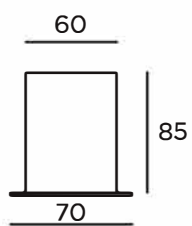

□ CUBUS RECESSED

ARCHILIGHT

DIRECT CODE	(mm)	W	Lm from 3000K/4000K
SCV130	595x60x62	9	1340/1420
SCV250	595x60x62	12	1860/1960
SCV195	850x60x62	12	2010/2130
SCV375	850x60x62	18	2790/2940
SCV260	1135x60x62	16	2680/2840
SCV500	1135x60x62	24	3720/3920
SCV325	1415x60x62	21	3350/3550
SCV625	1415x60x62	31	4650/4900
SCV2x195	1700x60x62	26	4020/4260
SCV2x375	1700x60x62	37	5580/5880
SCV2x230	1980x60x62	29	4690/4970
SCV2x440	1980x60x62	43	6510/6860
SCV2x260	2265x60x62	33	5360/5680
SCV2x500	2265x60x62	49	7440/7840
SCV2x325	2825x60x62	41	6700/7100
SCV2x625	2825x60x62	61	9300/9800