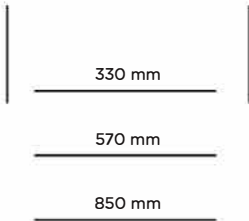

80

DIRECT CODE	(mm)	W	Lm from 3000K/4000K
SBC/80/QA/330	330x330x50	8	1340/1400
SBC/80/QA/570	570x570x50	32	5360/5600
SBC/80/QA/850	850x850x50	72	11160/12600

COLOR TEMPERATURE

3000K /3K
4000K /4K

OPTIC

PMMA OPAL /--
PRISMATIC /P

DIMMABLE OPTIONS

DALI, TOUCHDIM /DALI
WIRELESS /WRS

COLORS

____	WHITE	/WH
____	BLACK	/BL
____	SILVER	/SI
____	ANTRACIT	/AT
____	GOLD	/GL
____	BRONZE	/BR