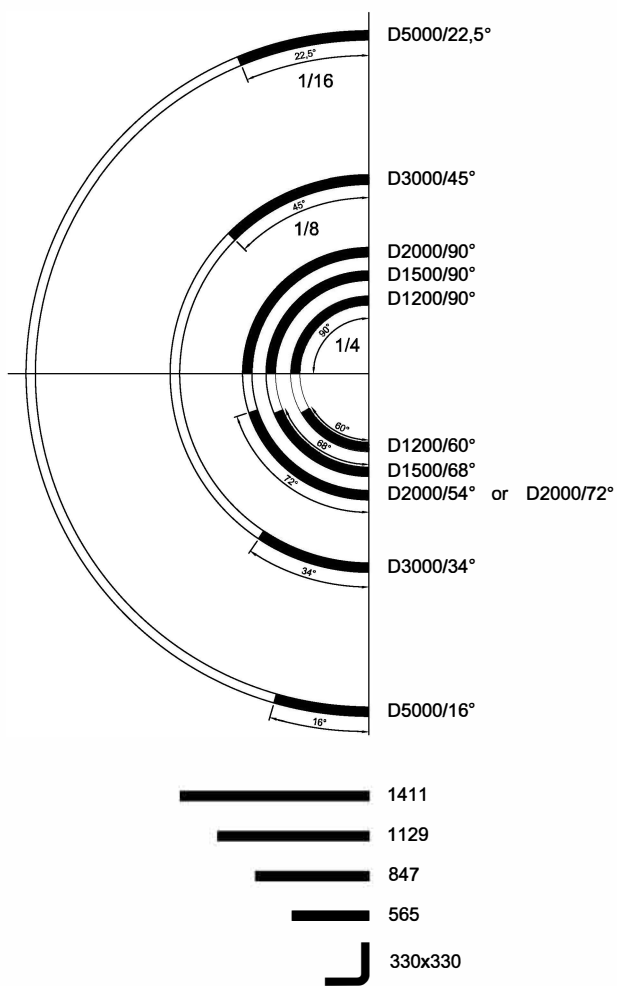

□ BELO_LO SUSPENDED, CEILING, RECESSED

CODE SUSPENDED	CODE CEILING	CODE RECESSED	W	Lm from 3000K/4000K
SBS/LO/5000/22,5°	SBC/LO/5000/22,5°	SBV/LO/5000/22,5°	14	2170 / 2310
SBS/LO/3000/45°	SBC/LO/3000/45°	SBV/LO/3000/45°	16	2480 / 2640
SBS/LO/2000/90°	SBC/LO/2000/90°	SBV/LO/2000/90°	20	3100 / 3300
SBS/LO/1500/90	SBC/LO/1500/90	SBV/LO/1500/90	16	2480 / 2640
SBS/LO/1200/90°	SBC/LO/1200/90°	SBV/LO/1200/90°	12	1860 / 1980
SBS/LO/1200/60°	SBC/LO/1200/60°	SBV/LO/1200/60°	8	1240 / 1320
SBS/LO/1500/68°	SBC/LO/1500/68°	SBV/LO/1500/68°	12	1860 / 1980
SBS/LO/2000/54°	SBC/LO/2000/54°	SBV/LO/2000/54°	12	1860 / 1980
SBS/LO/2000/72°	SBC/LO/2000/72°	SBV/LO/2000/72°	16	2480 / 2640
SBS/LO/3000/34°	SBC/LO/3000/34°	SBV/LO/3000/34°	12	1860 / 1980
SBS/LO/5000/16°	SBC/LO/5000/16°	SBV/LO/5000/16°	10	1550 / 1650
SBS/LO/0000/1411	SBC/LO/0000/1411	SBV/LO/0000/1411	20	3100 / 3300
SBS/LO/0000/1129	SBC/LO/0000/1129	SBV/LO/0000/1129	16	2480 / 2640
SBS/LO/0000/847	SBC/LO/0000/847	SBV/LO/0000/847	12	1860 / 1980
SBS/LO/0000/847	SBC/LO/0000/847	SBV/LO/0000/847	8	1240 / 1320
SBS/LO/0000/90°	SBC/LO/0000/90°	SBV/LO/0000/90°	8	1240 / 1320

ARCHILIGHT

COLORS

	ELOX	/..
	WHITE	/WH
	BLACK	/BL
	SILVER	/SI
	ANTRACIT	/AT
	GOLD	/GL
	BRONZE	/BR

COLOR TEMPERATURE

3000K	/3K
4000K	/4K

OPTIC

PMMA OPAL	/--
PRISMATIC	/P

DIMMABLE OPTIONS

DALI, TOUCHDIM	/DALI
WIRELESS	/WRS