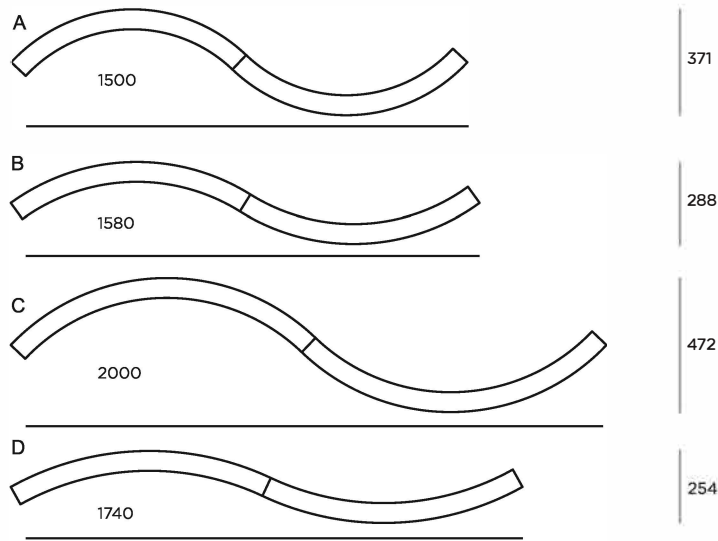

DIRECT CODE	(mm)	W	Lm from 3000K/4000K
SBS/80/LO/SA	1500x70x80 (D=1200)	26	4020/4260
SBS/80/LO/SB	1580x70x80 (D=1500)	26	4020/4260
SBS/80/LO/SC	2000x70x80 (D=1500)	33	5360/5680
SBS/80/LO/SD	1740x70x80 (D=2000)	26	4020/4260

DIRECT/INDIRECT CODE	(mm)	W	Lm from 3000K/4000K
SBS/80/LO/SA/DI	1500x70x80 (D=1200)	26	4020/4260
SBS/80/LO/SB/DI	1580x70x80 (D=1500)	26	4020/4260
SBS/80/LO/SC/DI	2000x70x80 (D=1500)	33	5360/5680
SBS/80/LO/SD/DI	1740x70x80 (D=2000)	26	4020/4260

COLOR TEMPERATURE

3000K /3K
4000K /4K

OPTIC

PMMA OPAL /--
PRISMATIC /P

DIMMABLE OPTIONS

DALI, TOUCHDIM /DALI
WIRELESS /WRS

COLORS

	WHITE	/WH
	BLACK	/BL
	SILVER	/SI
	ANTRACIT	/AT
	GOLD	/GL
	BRONZE	/BR

ACCESSORIES

80 SPPKBO3075 (3X0,75)
 SPPKBO5075 (5X0,75)
 125 TRANSPARENT CABLE 2 METRES WITH CEILING BOX

70 80 SBSLOPKK END CAP 2PCS

Delivered incl. 2 m self-locking suspensions