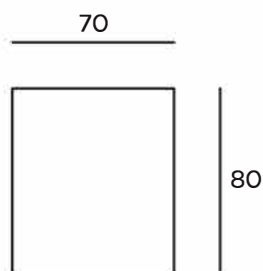

□ BELO_LO_PO_80 SUSPENDED

ARCHILIGHT

INSTALLATION

Suspended version

CONNECTION

Non dimmable luminaires are delivered with 3-pole terminal block

Luminaires for dimming are delivered with 5-pole terminal block

MATERIAL

The body of the luminaire is curved extruded aluminium, powder coated finish

LIGHT SOURCE

LED Tridonic or TCI, min. 150Lm/W, 3000K or 4000K

DIFFUSER

PMMA OPAL
PRISMATIC

LIGHT DISTRIBUTION

Direct symmetrical
Direct symmetrical / Passive indirect symmetrical,

DIRECT/ INDIRECT CODE	(mm)	W	Lm from 3000K/4000K
SBS/80/PO/A/DI	610x80	41	6700/7100
SBS/80/PO/B/DI	890x80	62	10050/10650

COLOR TEMPERATURE	
3000K	/3K
4000K	/4K

OPTIC	
PMMA OPAL	/--
PRISMATIC	/P

DIMMABLE OPTIONS	
DALI, TOUCHDIM	/DALI
WIRELESS	/WRS