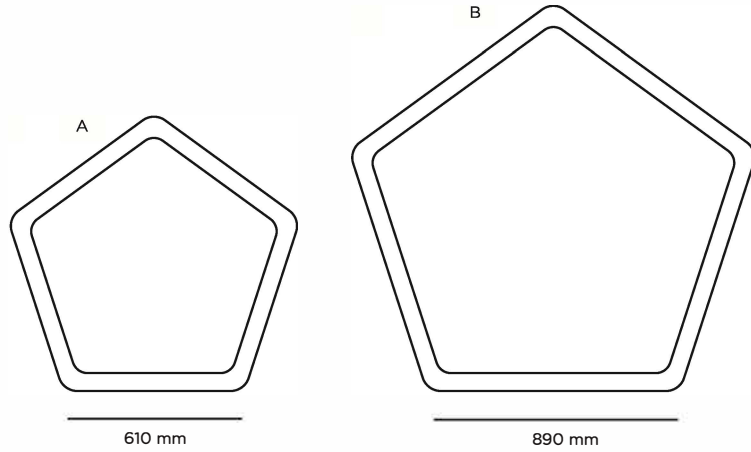

DIRECT CODE	(mm)	W	Lm from 3000K/4000K
SBS/80/PO/A	610x80	41	6700/7100
SBS/80/PO/B	890x80	62	10050/10650

DIRECT/ INDIRECT CODE	(mm)	W	Lm from 3000K/4000K
SBS/80/PO/A/DI	610x80	41	6700/7100
SBS/80/PO/B/DI	890x80	62	10050/10650

COLOR TEMPERATURE	
3000K	/3K
4000K	/4K

OPTIC	
PMMA OPAL	/--
PRISMATIC	/P

DIMMABLE OPTIONS	
DALI, TOUCHDIM	/DALI
WIRELESS	/WRS

Delivered incl. 2 m self-locking suspensions

COLORS		
	WHITE	/WH
	BLACK	/BL
	SILVER	/SI
	ANTRACIT	/AT
	GOLD	/GL
	BRONZE	/BR

ACCESSORIES

- SPPKBO3075 (3X0,75)
- SPPKBO5075 (5X0,75)
- TRANSPARENT CABLE 2 METRES WITH CEILING BOX