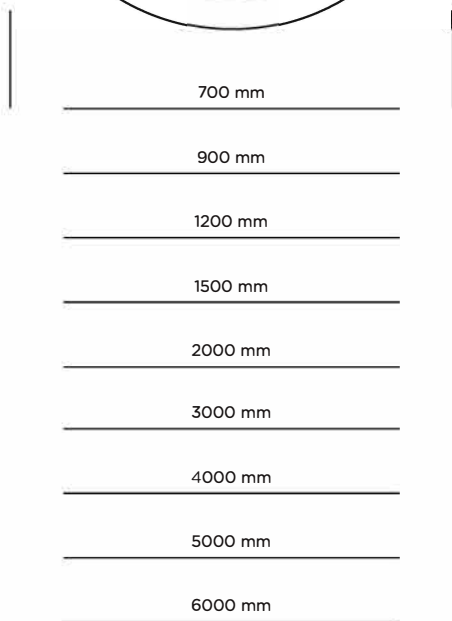

□ BELO GI 70/80 RECESSED

ARCHILIGHT

INSTALLATION

Recessed version

CONNECTION

Non dimmable luminaires are delivered with 3-pole terminal block
Luminaires for dimming are delivered with 5-pole terminal block

MATERIAL

The body of the luminaire is curved extruded aluminium, powder coated finish

LIGHT SOURCE

LED Tridonic or TCI, min. 150Lm/W, 3000K or 4000K

DIFFUSER

OPAL
PRISMATIC

LIGHT DISTRIBUTION

Direct symmetrical

COLOR TEMPERATURE

3000K /3K
4000K /4K

OPTIC

PMMA OPAL /--
PRISMATIC /P

DIMMABLE OPTIONS

DALI, TOUCHDIM /DALI
WIRELESS /WRS

COLORS

	WHITE	/WH
	BLACK	/BL
	SILVER	/SI
	ANTRACIT	/AT
	GOLD	/GL
	BRONZE	/BR