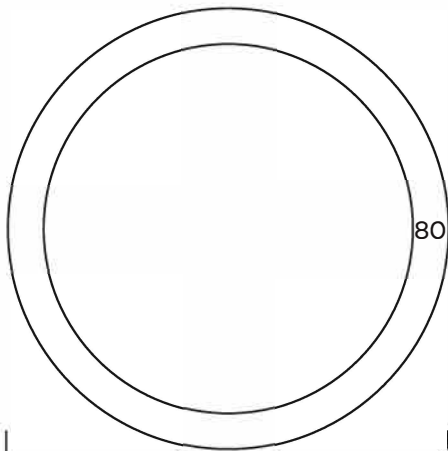

□ BELO GI 70/80 RECESSED

ARCHILIGHT

INSTALLATION

Recessed version

CONNECTION

Non dimmable luminaires are delivered with 3-pole terminal block
Luminaires for dimming are delivered with 5-pole terminal block

MATERIAL

The body of the luminaire is curved extruded aluminium, powder coated finish

LIGHT SOURCE

LED Tridonic or TCI, min. 150Lm/W, 3000K or 4000K

DIFFUSER

OPAL
PRISMATIC

LIGHT DISTRIBUTION

Direct symmetrical