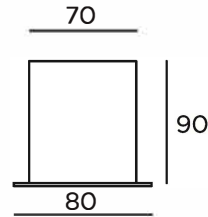

□ BELO GI 70/80 RECESSED

ARCHILIGHT

INSTALLATION

Recessed version

CONNECTION

Non dimmable luminaires are delivered with 3-pole terminal block
Luminaires for dimming are delivered with 5-pole terminal block

MATERIAL

The body of the luminaire is curved extruded aluminium, powder coated finish

LIGHT SOURCE

LED Tridonic or TCI, min. 150Lm/W, 3000K or 4000K

DIFFUSER

OPAL
PRISMATIC

LIGHT DISTRIBUTION

Direct symmetrical