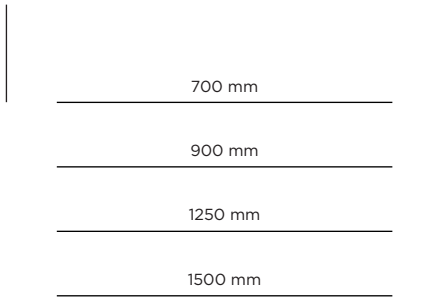

COLOR TEMPERATURE

3000K /3K
4000K /4K

OPTIC

PMMA OPAL /--
PRISMATIC /P

DIMMABLE OPTIONS

DALI, TOUCHDIM /DALI
WIRELESS /WRS

Delivered incl. 2m self locking suspensions

DIRECT CODE	Ø (mm)	W	Lm (light source) 3000K/4000K
SBS/37/GI700	700	56	8260/8050
SBS/37/GI900	900	72	10620/10350
SBS/37/GI1250	1250	104	15340/14950
SBS/37/GI1500	1500	128	18880/18400

COLORS

	WHITE	/WH
	BLACK	/BL
	SILVER	/SI
	ANTRACIT	/AT
	GOLD	/GL
	BRONZE	/BR

ACCESSORIES

SPPKBS3075 (3X0,75)
SPPKBS5075 (5X0,75)
TRANSPARENT CABLE 2 METRES WITH CEILING BOX