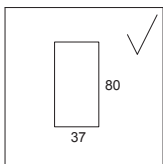

DIMMABLE OPTIONS

DALI, TOUCHDIM /DALI
WIRELESS /WRS

Delivered incl. 2m self locking suspensions

DIRECT CODE	Ø (mm)	W	Lm (light source) 3000K/4000K
SBS/37/GI700	700	56	8260/8050
SBS/37/GI900	900	72	10620/10350
SBS/37/GI1250	1250	104	15340/14950
SBS/37/GI1500	1500	128	18880/18400