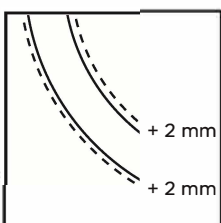

□ BELO_GI_110/80 RECESSED

ARCHILIGHT

DIRECT CODE	Ø (mm)	W	Lm from 3000K/4000K
SBV/GI455	455	17	2680/2840
SBV/GI665	665	26	4020/4260
SBV/GI950	950	37	6030/6390
SBV/GI1200	1200	50	8040/8520

INSTALLATION

Recessed version

CONNECTION

Non dimmable luminaires are delivered with 3-pole terminal block Luminaires for dimming are delivered with 5-pole terminal block

MATERIAL

The body of the luminaire is curved extruded aluminium, powder coated finish