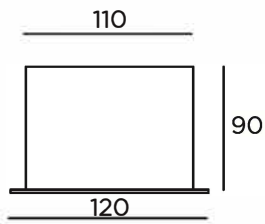

□ BELO_GI_110/80 RECESSED

ARCHILIGHT

DIRECT CODE	Ø (mm)	W	Lm from 3000K/4000K
SBV/GI455	455	17	2680/2840
SBV/GI665	665	26	4020/4260
SBV/GI950	950	37	6030/6390
SBV/GI1200	1200	50	8040/8520

INSTALLATION

Recessed version