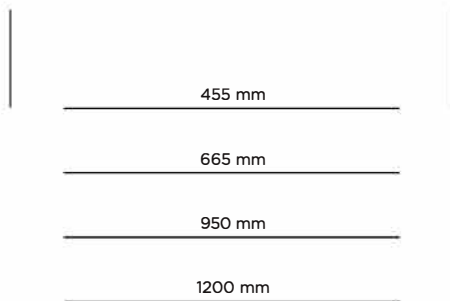

□ BELO_GI_110/80 RECESSED

ARCHILIGHT

DIRECT CODE	Ø (mm)	W	Lm from 3000K/4000K
SBV/GI455	455	17	2680/2840
SBV/GI665	665	26	4020/4260
SBV/GI950	950	37	6030/6390
SBV/GI1200	1200	50	8040/8520

INSTALLATION

Recessed version

CONNECTION

Non dimmable luminaires are delivered with 3-pole terminal block Luminaires for dimming are delivered with 5-pole terminal block

MATERIAL

The body of the luminaire is curved extruded aluminium, powder coated finish