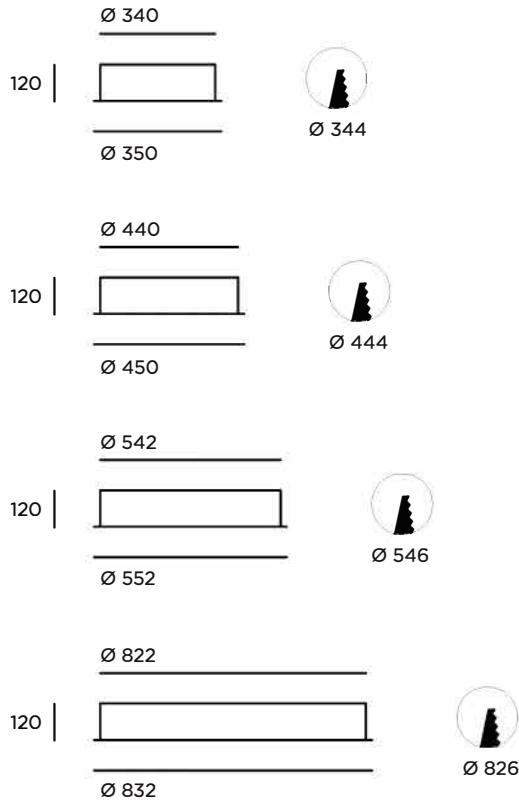

DIRECT CODE	Ø (mm)	W	Lm from 3000K/4000K
SBV/80/BE300	340	17	2680/2820
SBV/80/BE440	440	18	3020/3170
SBV/80/BE542	542	36	6120/6380
SBV/80/BE822	822	64	11980/13320

COLOR TEMPERATURE

3000K /3K
4000K /4K

OPTIC

PMMA OPAL /--
PRISMATIC /P

DIMMABLE OPTIONS

DALI, TOUCHDIM /DALI
WIRELESS /WRS

COLORS

	WHITE	/WH
	BLACK	/BL
	SILVER	/SI
	ANTRACIT	/AT
	GOLD	/GL
	BRONZE	/BR